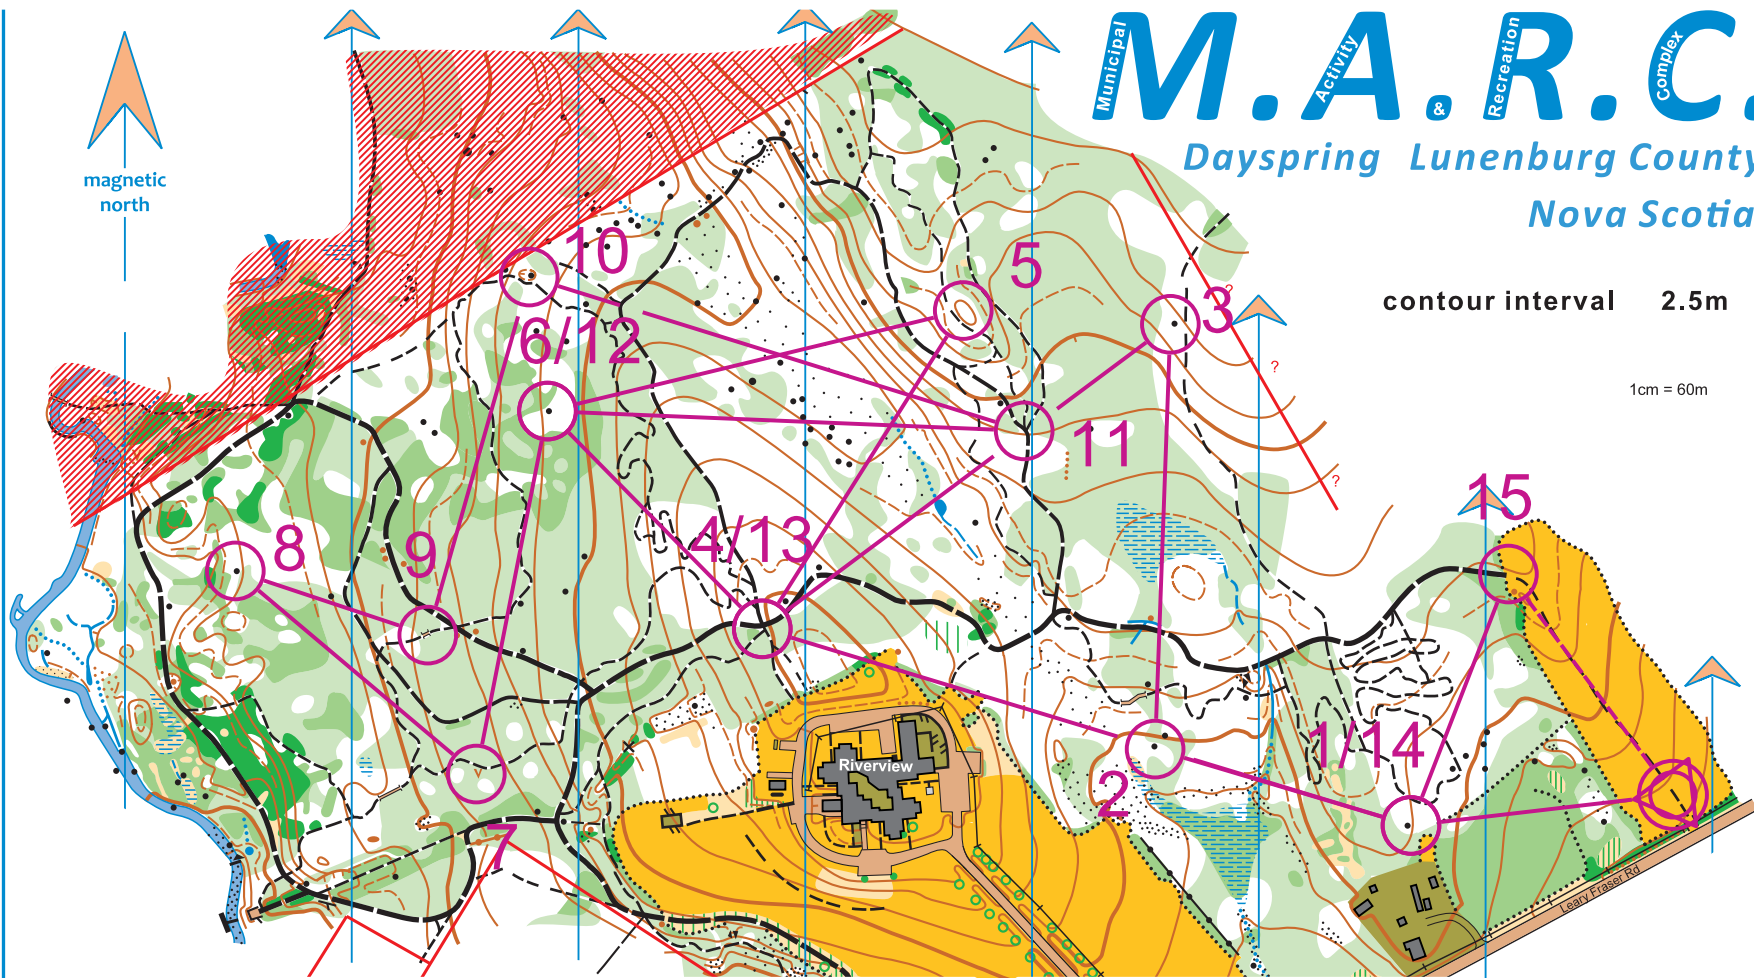

# M.A.R.C. Municipal Activity & Recreation Complex

Dayspring Lunenburg County  
Nova Scotia

contour interval 2.5m

1cm = 60m

2018 FSC April Event				
Advanced		4.0 km		
▷				
1	46	▲		
2	38	↙	▲	
3	40	▲		
4	34	↘	×	
5	41	○		⌈
6	42	▲		

7	44	∨			
8	43	▲			
9	45	↘			
10	39	▲			
11	37	↘	∨		
12	42	▲			
13	34	↘	×		
14	46	▲			
15	31	↘	×		

150m

- contours (2.5m)
- mounds / earth wall
- pit / small depression
- embankment
- ditch
- sea / lake / pond
- river / streams
- marsh / indistinct marsh
- narrow marsh