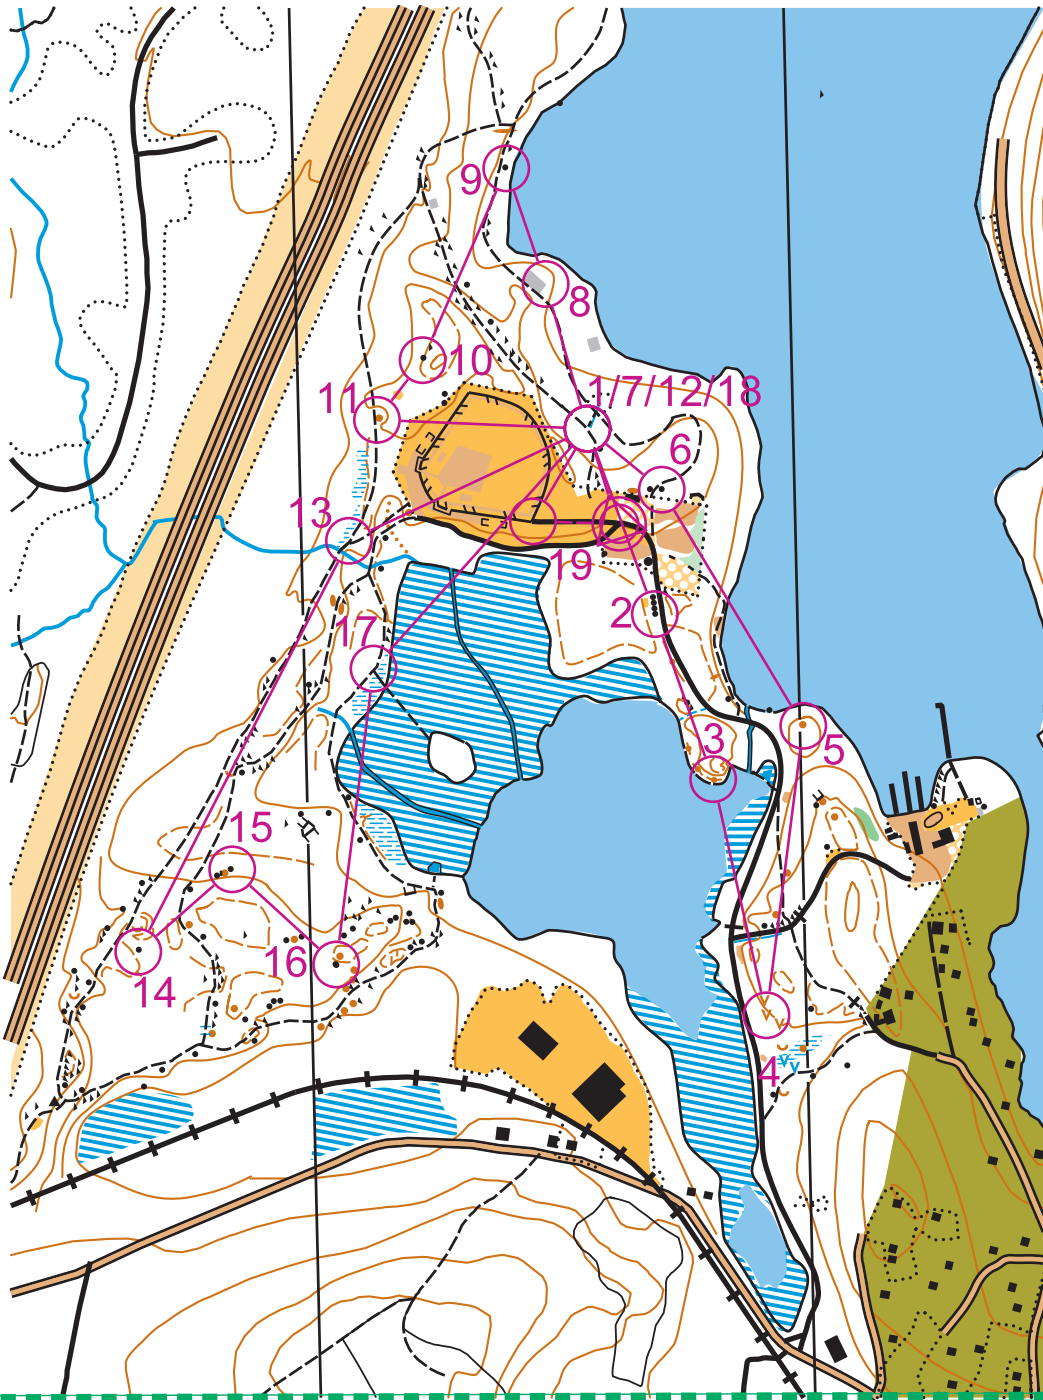

2017 FSC June Event

Advanced		3.9 km			
▷					
1	40	/	Y		
2	50	↓	▲		
3	45	●			
4	44	|||	∇		
5	42	●			
6	56	▲			
7	40	/	Y		
8	52	■			▷
9	53	▲			
10	49	▲			
11	46	●			
12	40	/	Y		
13	38	/	Y		
14	55	▲			
15	48	↗	▲		
16	47	▲			
17	34	/	Y		
18	40	/	Y		
19	31	↗			└
		○	85 m		→ ○

www.condes.net 9.3.6 OA Nova Scotia
2017 FSC June Event.wcd

Fieldwork Bob ar
Digitalising: Bob

Condes
Software for course planning
www.condes.net