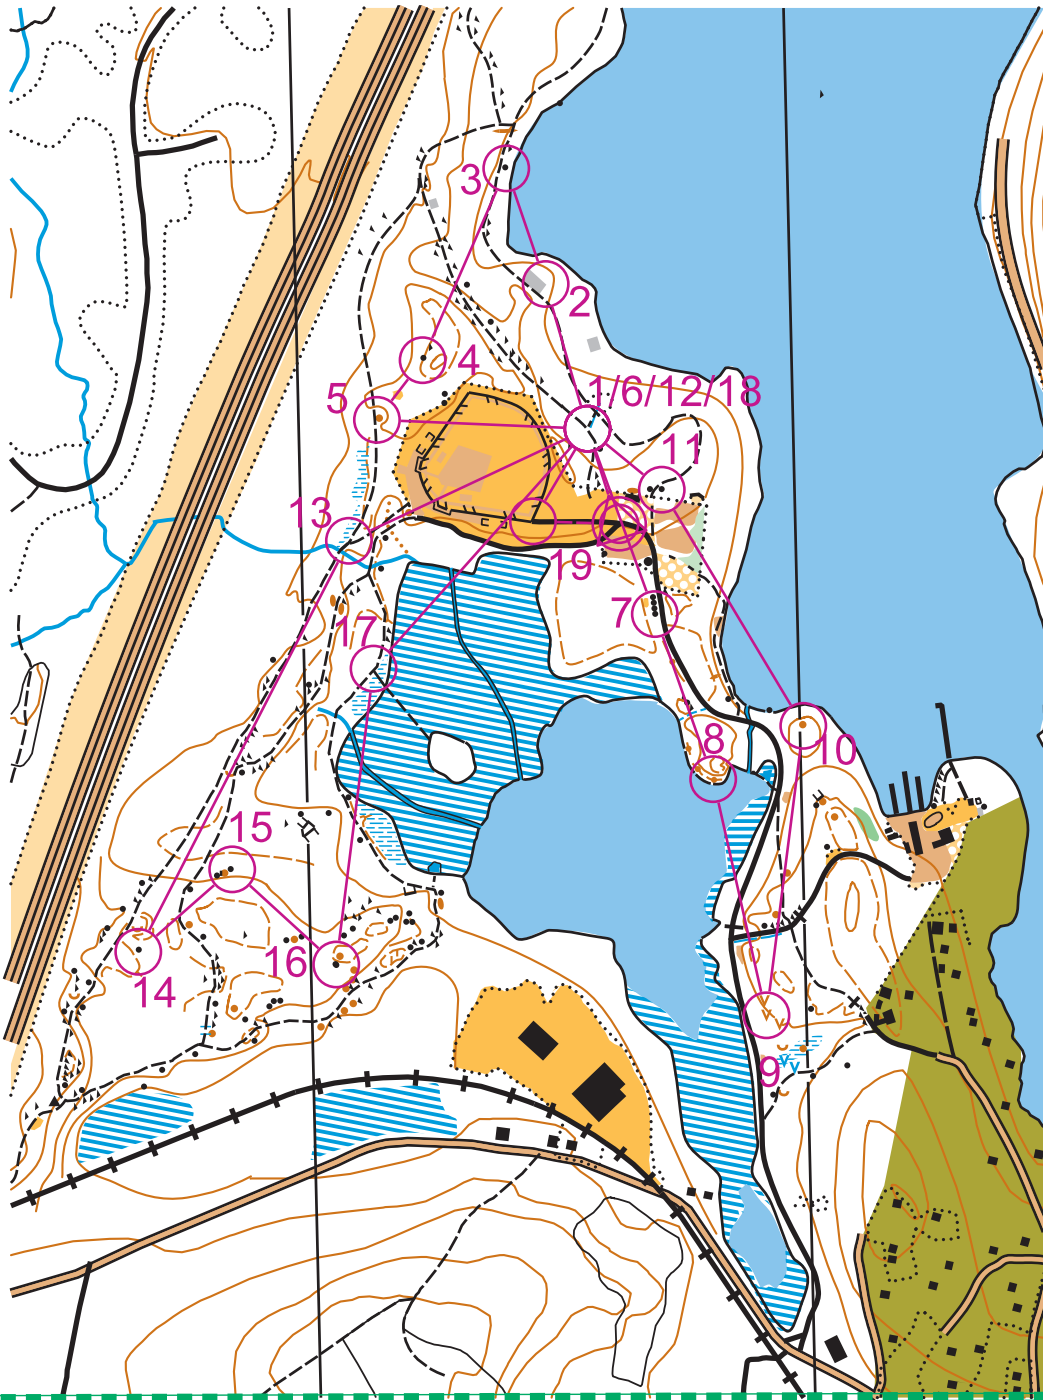

2017 FSC June Event

Advanced		3.9 km					
▷							
1	40	/	Y				
2	52	■			▷		
3	53	▲					
4	49	▲					
5	46	●					
6	40	/	Y				
7	50	↓	▲				
8	45	●					
9	44	|||	∨				
10	42	●					
11	56	▲					
12	40	/	Y				
13	38	/	Y				
14	55	▲					
15	48	↗	▲				
16	47	▲					
17	34	/	Y				
18	40	/	Y				
19	31	↗			└		
		○	---	85 m	---	→	◎

www.condes.net 9.3.6 OA Nova Scotia
2017 FSC June Event.wcd

Fieldwork Bob ar
Digitalising: Bob

Condes
Software for course planning
www.condes.net