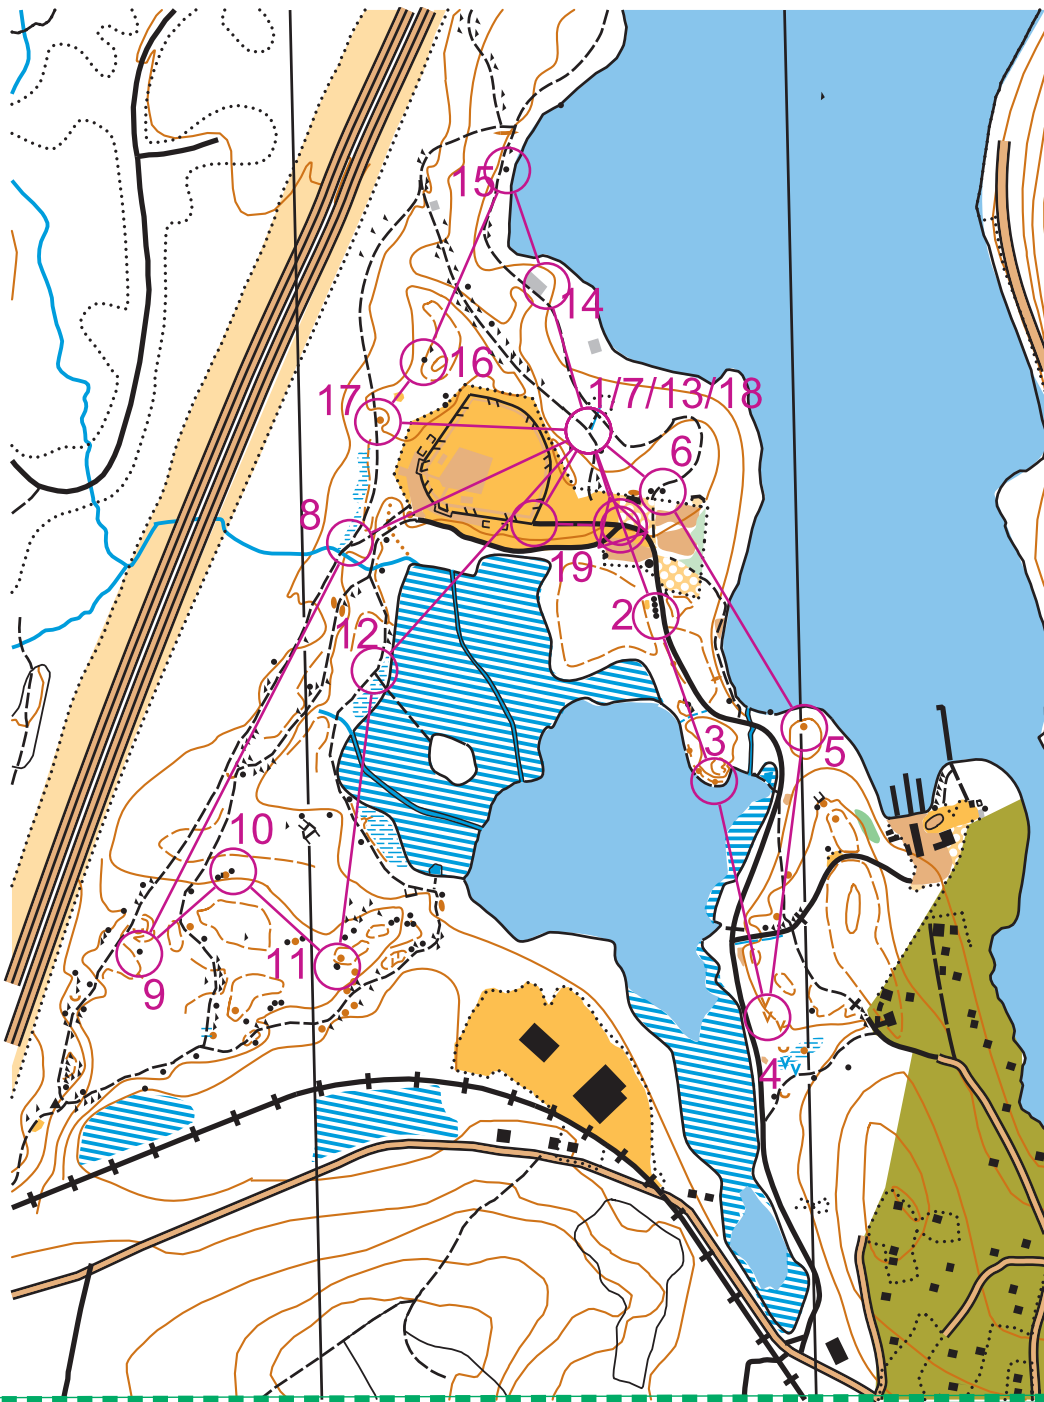

www.condes.net 9.3.6 OA Nova Scotia  
2017 FSC June Event.wcd

Fieldwork Bob ar  
Digitalising: Bob

**Condes**   
Software for course planning  
[www.condes.net](http://www.condes.net)

2017 FSC June Event					
Advanced		3.9 km			
▶					
1	40	/	Y		
2	52	■			>
3	53	▲			
4	49	▲			
5	46	●			
6	40	/	Y		
7	38	/	Y		
8	55	▲			
9	48	↗	▲		
10	47	▲			
11	34	/	Y		
12	40	/	Y		
13	50	↓	▲		
14	45	●			
15	44		∨		
16	42	●			
17	56	▲			
18	40	/	Y		
19	31	↗			└
		○	85 m		→ ○

www.condes.net 9.3.6 OA Nova Scotia  
2017 FSC June Event.wcd

Fieldwork Bob ar  
Digitalising: Bob

**Condes**   
Software for course planning  
[www.condes.net](http://www.condes.net)

2017 FSC June Event					
Advanced		3.9 km			
▶					
1	40	/	Y		
2	38	/	Y		
3	55	▲			
4	48	↗	▲		
5	47	▲			
6	34	/	Y		
7	40	/	Y		
8	50	↓	▲		
9	45	●			
10	44	↑	∨		
11	42	●			
12	56	▲			
13	40	/	Y		
14	52	■			▶
15	53	▲			
16	49	▲			
17	46	●			
18	40	/	Y		
19	31	↗			└
		○	--- 85 m --->		◎

www.condes.net 9.3.6 OA Nova Scotia  
2017 FSC June Event.wcd

Fieldwork Bob ar  
Digitalising: Bob

**Condes**   
Software for course planning  
[www.condes.net](http://www.condes.net)

2017 FSC June Event				
Advanced		3.9 km		
▶				
1	40	/	Y	
2	50	↓	▲	
3	45	●		
4	44		∨	
5	42	●		
6	56	▲		
7	40	/	Y	
8	38	/	Y	
9	55	▲		
10	48	↗	▲	
11	47	▲		
12	34	/	Y	
13	40	/	Y	
14	52	■		▶
15	53	▲		
16	49	▲		
17	46	●		
18	40	/	Y	
19	31	↗		└
		○	--- 85 m ---	→ ○