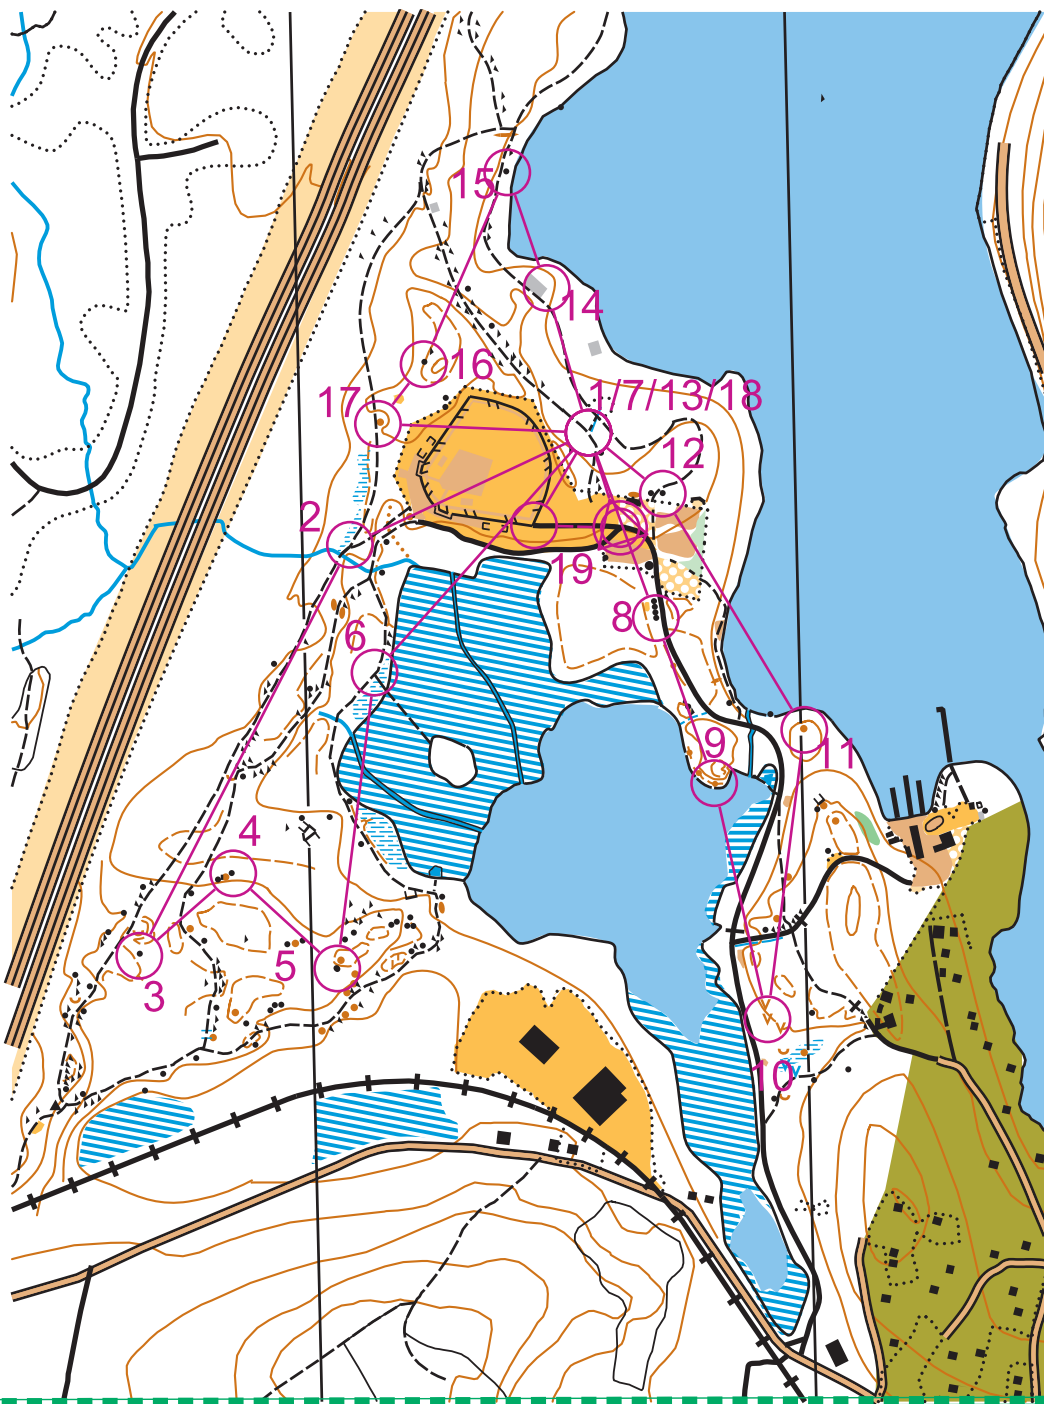

2017 FSC June Event					
Advanced		3.9 km			
▶					
1	40	/	Y		
2	38	/	Y		
3	55	▲			
4	48	↗	▲		
5	47	▲			
6	34	/	Y		
7	40	/	Y		
8	52	■			▶
9	53	▲			
10	49	▲			
11	46	●			
12	40	/	Y		
13	50	↓	▲		
14	45	●			
15	44		∨		
16	42	●			
17	56	▲			
18	40	/	Y		
19	31	↗			└
		○	85 m		→ ○

www.condes.net 9.3.6 OA Nova Scotia  
2017 FSC June Event.wcd

Fieldwork Bob ar  
Digitalising: Bob

**Condes**   
Software for course planning  
[www.condes.net](http://www.condes.net)

2017 FSC June Event					
Advanced		3.9 km			
▶					
1	40	/	Y		
2	52	■			>
3	53	▲			
4	49	▲			
5	46	●			
6	40	/	Y		
7	38	/	Y		
8	55	▲			
9	48	↗	▲		
10	47	▲			
11	34	/	Y		
12	40	/	Y		
13	50	↓	▲		
14	45	●			
15	44		∨		
16	42	●			
17	56	▲			
18	40	/	Y		
19	31	↗			└
		○	85 m		→ ○

www.condes.net 9.3.6 OA Nova Scotia  
2017 FSC June Event.wcd

Fieldwork Bob ar  
Digitalising: Bob

**Condes**   
Software for course planning  
[www.condes.net](http://www.condes.net)

2017 FSC June Event					
Advanced		3.9 km			
▶					
1	40	/	Y		
2	38	/	Y		
3	55	▲			
4	48	↗	▲		
5	47	▲			
6	34	/	Y		
7	40	/	Y		
8	50	↓	▲		
9	45	●			
10	44	↑	∨		
11	42	●			
12	56	▲			
13	40	/	Y		
14	52	■			▶
15	53	▲			
16	49	▲			
17	46	●			
18	40	/	Y		
19	31	↗			└
		○	--- 85 m --->		◎

www.condes.net 9.3.6 OA Nova Scotia  
2017 FSC June Event.wcd

Fieldwork Bob ar  
Digitalising: Bob

**Condes**   
Software for course planning  
[www.condes.net](http://www.condes.net)

2017 FSC June Event				
Advanced		3.9 km		
▶				
1	40	/	Y	
2	50	↓	▲	
3	45	●		
4	44		∨	
5	42	●		
6	56	▲		
7	40	/	Y	
8	38	/	Y	
9	55	▲		
10	48	↗	▲	
11	47	▲		
12	34	/	Y	
13	40	/	Y	
14	52	■		▶
15	53	▲		
16	49	▲		
17	46	●		
18	40	/	Y	
19	31	↗		└
		○	--- 85 m ---	→ ○