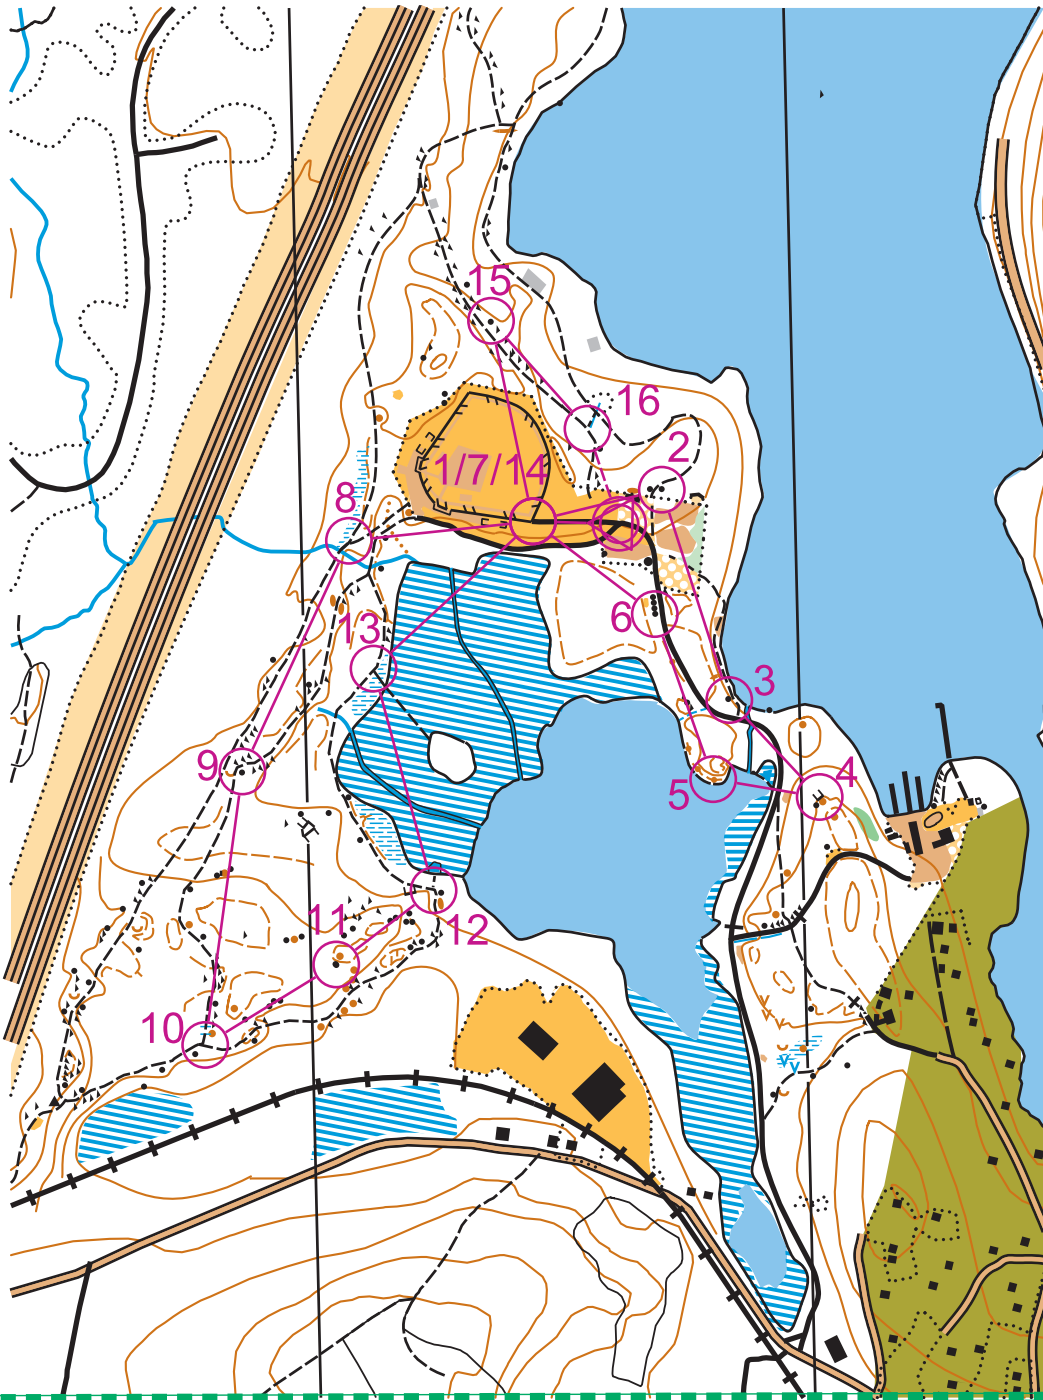

2017 FSC June Event				
Intermediate	2.9 km			
▶				
1	31	↗		└┘
2	38	↘	↙	
3	54	▲		
4	36	↘	↙	
5	47	▲		
6	35	↘		<
7	34	↘	↙	
8	31	↗		└┘
9	56	▲		
10	57	▲		
11	43	▬		
12	45	●		
13	50	↓	▲	
14	31	↗		└┘
15	51	▲		
16	40	↘	↙	
○-----100 m----->◎				

www.condes.net 9.3.6 OA Nova Scotia
2017 FSC June Event.wcd

Fieldwork Bob ar
Digitalising: Bob

Condes 
Software for course planning
www.condes.net

2017 FSC June Event				
Intermediate	2.9 km			
▶				
1	31	↗		└
2	56	▲		
3	57	▲		
4	43	▬		
5	45	●		
6	50	↓	▲	
7	31	↗		└
8	38	↘	↘	
9	54	▲		
10	36	↘	↘	
11	47	▲		
12	35	↘		<
13	34	↘	↘	
14	31	↗		└
15	51	▲		
16	40	↘	↘	
○-----100 m----->◎				