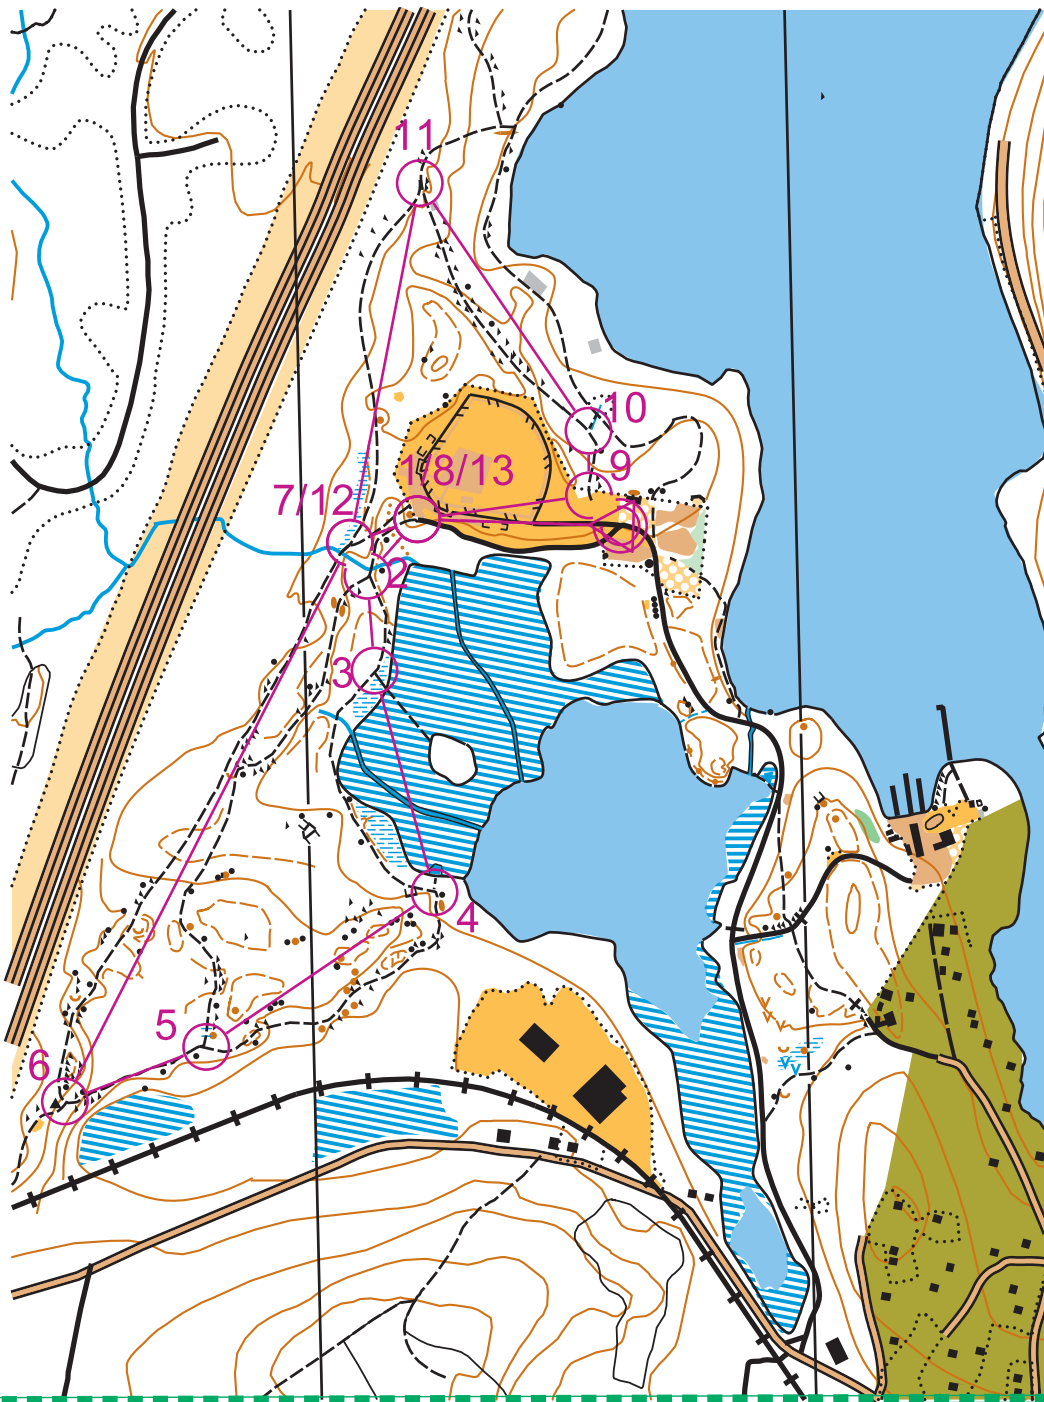

2017 FSC June Event

Beginner		2.9 km		
▷				
1	32	/	▷	×
2	39	/	▷	×
3	40	/	Y	
4	41	/	Y	
5	38	/	Y	
6	32	/	▷	×
7	33	/	Y	
8	34	/	Y	
9	35	/		<
10	36	/	Y	
11	37	/	Y	
12	38	/	Y	
13	32	/	▷	×

www.condes.net 9.3.6 OA Nova Scotia
2017 FSC June Event.wcd

Fieldwork Bob ar
Digitalising: Bob

Condes 
Software for course planning
www.condes.net

2017 FSC June Event

Beginner		2.9 km		
▶				
1	32	/	▷	×
2	33	/	Y	
3	34	/	Y	
4	35	/		<
5	36	/	Y	
6	37	/	Y	
7	38	/	Y	
8	32	/	▷	×
9	39	/	▷	×
10	40	/	Y	
11	41	/	Y	
12	38	/	Y	
13	32	/	▷	×

○ --- 200 m ---> ⊙

www.condes.net 9.3.6 OA Nova Scotia
2017 FSC June Event.wcd

Fieldwork Bob ar
Digitalising: Bob

Condes 
Software for course planning
www.condes.net